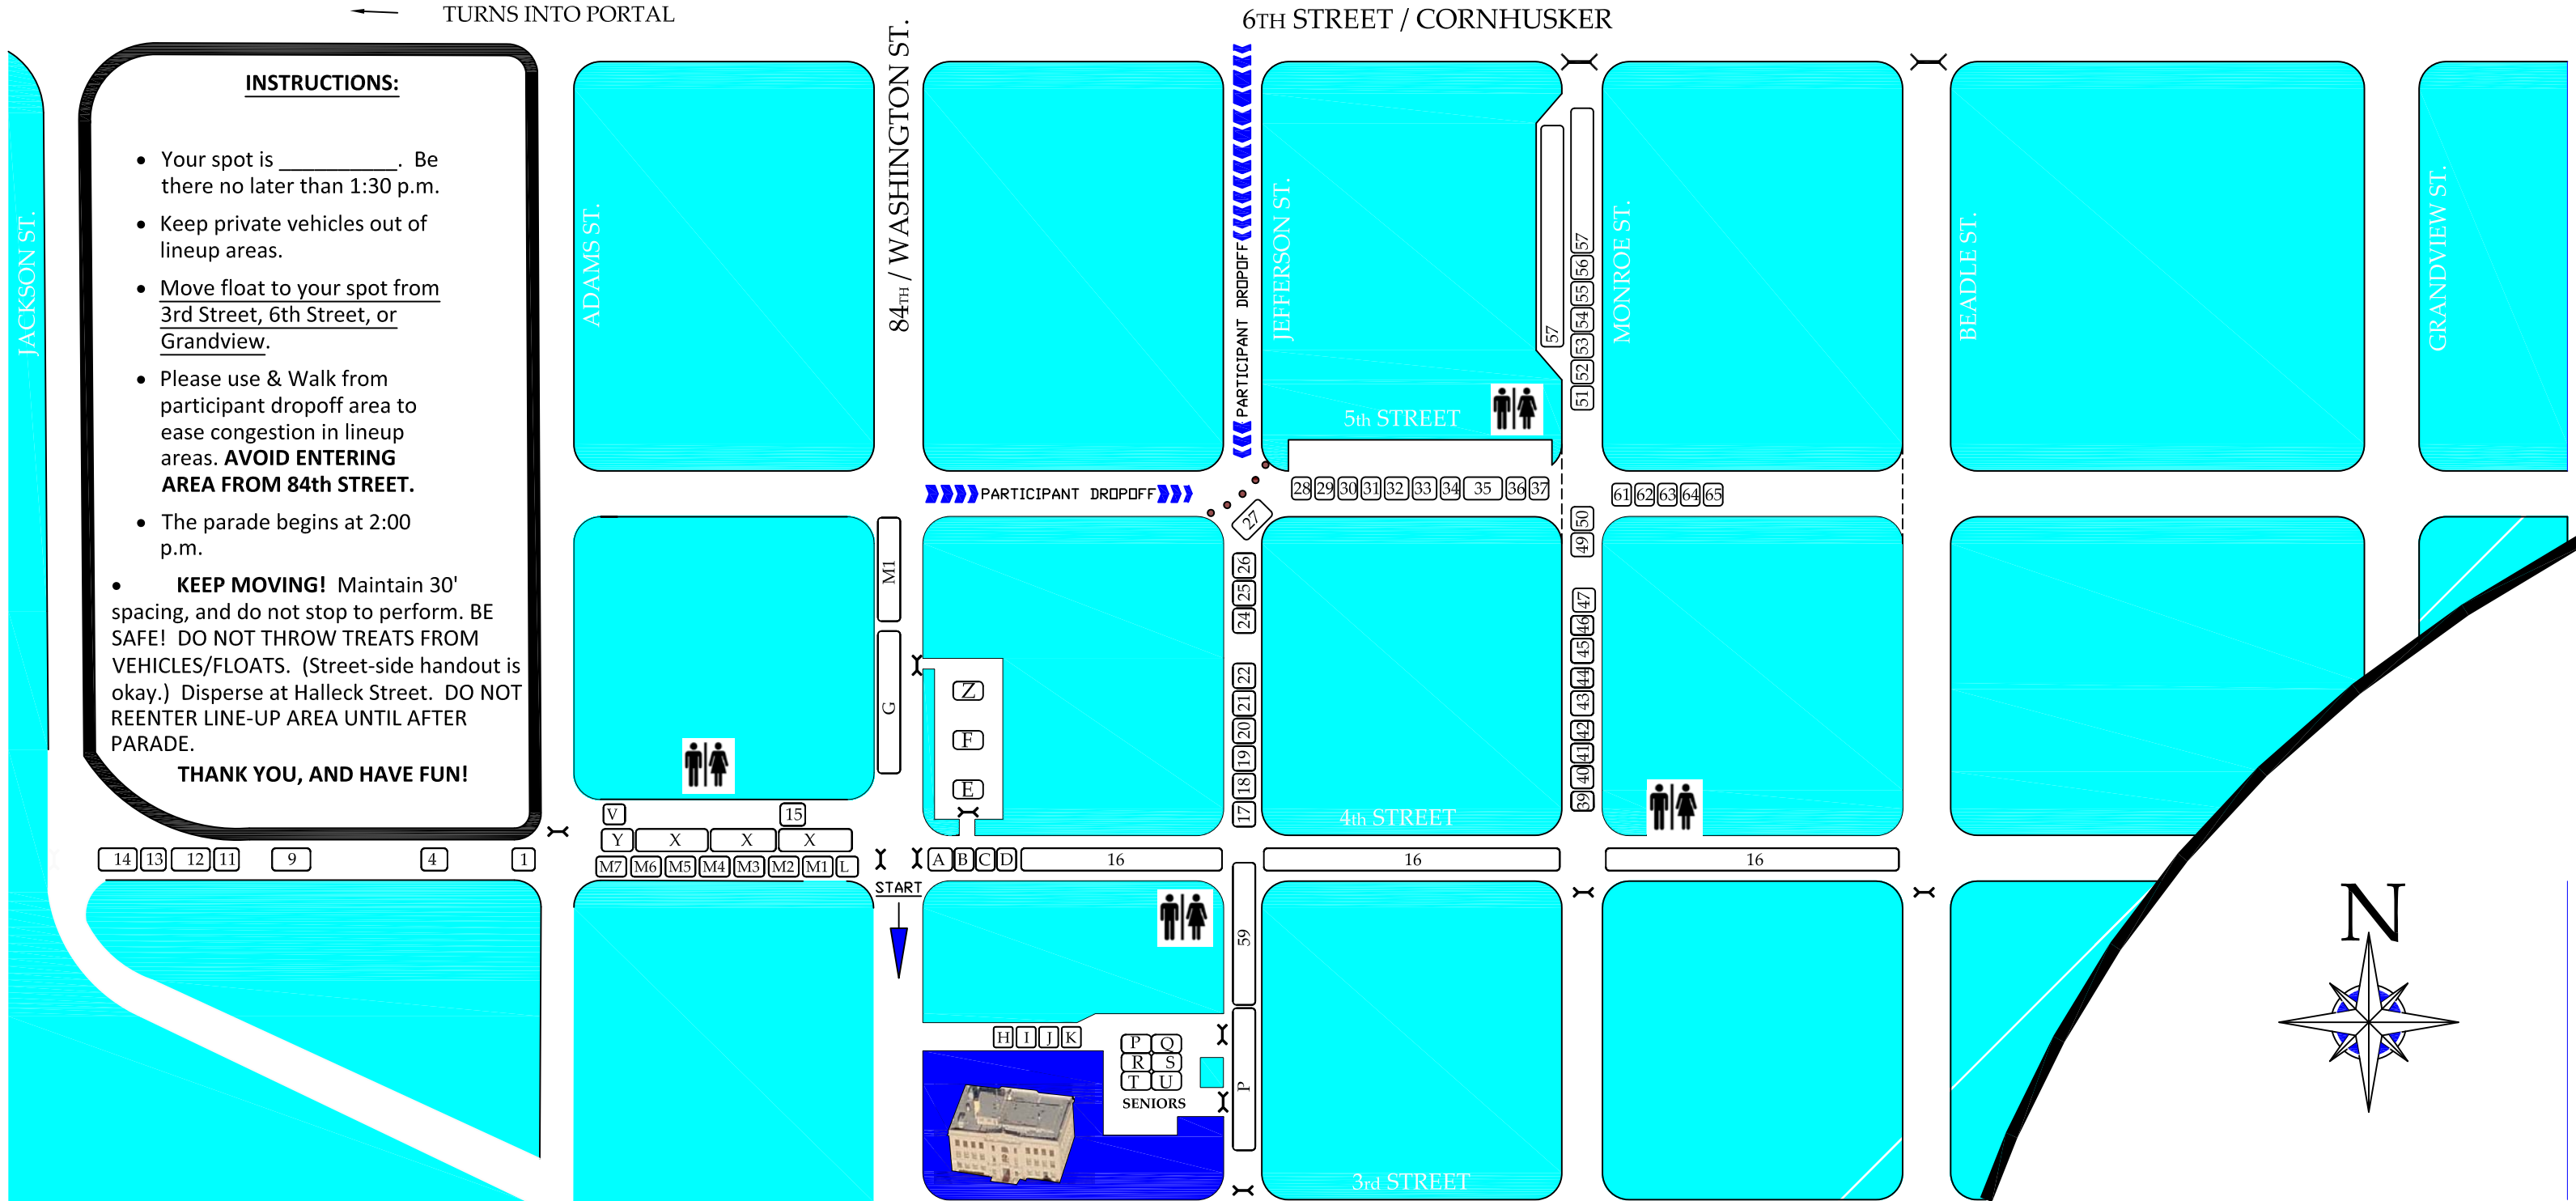

← TURNS INTO PORTAL

INSTRUCTIONS:

- Your spot is _____. Be there no later than 1:30 p.m.
- Keep private vehicles out of lineup areas.
- Move float to your spot from 3rd Street, 6th Street, or Grandview.
- Please use & Walk from participant dropoff area to ease congestion in lineup areas. **AVOID ENTERING AREA FROM 84th STREET.**
- The parade begins at 2:00 p.m.
- **KEEP MOVING!** Maintain 30' spacing, and do not stop to perform. **BE SAFE! DO NOT THROW TREATS FROM VEHICLES/FLOATS.** (Street-side handout is okay.) Disperse at Halleck Street. **DO NOT REENTER LINE-UP AREA UNTIL AFTER PARADE.**

THANK YOU, AND HAVE FUN!

No.	Entry Name	M3	American National	1	Girl Scout Spirit of Nebraska	22	Sarpy YMCA	37	Keipos Inc.	53	Sarpy County Ag Society
A	Harry Bossard American Legion Post 32	M4	First National	2	Reality Church	23	Hawley Orthodontics	38		54	Pets Earth
B	American Legion Riders	M5	Papio Fun Park	4	Papillion La Vista Schools Fnd. Kid Club	24	Papillion Jr. Women's club	39	Gina V Physical Therapy	55	1957 Chevrolet 210
C	Army Humvee	M6	Omaha Stormchasers	9	Midwest Dance	25	Papillion Dental Care	40	St Paul's United Methodist Church	56	Summit Dental Health
D	VFW Color Guard	M7	Hillcrest Health Services	11	Overland Hills Church and Childcare	26	owa and Neb. Nat. Scholarship Or	41	Mt. Calvary Marching Knight	57	Good Times Off Road
E	Papillion North Band/Cheer	P	Hillcrest Health Services	12	Predator Custom Trailer	27	Papillion Police 1957 Chevy	42	NE state board of Ed.	59	NE Off Road 4x4 /Team RCMX
F	Sue's Stepper-ettes	Q	Papillion Manor	13	Papillion Area Historical Society	28	Cub Scouts Pack 60	43	Jimmy Johns	60	Miss NE Princess
G	1946 Fire Truck/Dr. Jannsen/PVFD	R	Papillion Senior Center	14	Papillion Area Concert Band	29	Boy Scout 463	44	Pearly Bubbles	61	Oral Surgery associates
H	Mayor Black/City Council/Youth Council	S	Wellington Retirement Living	15	R & C Tractors	30	Acapriccio Dance Company	45	Tri-City Police Chaplains	62	Papillion House of Music
I	Mayor Kindig	T	Trinity Village and Courtyard	16	Tangier Shriners	31	Ne Reality	46	Baehler Insurance Agency & Assoc.	63	Tom Sladek
J	Don Bacon	U	Huntington Park Care Center	17	Litter Gitters	32	Irene Morgan Agency	47	Papillion Community Theater	64	Tubin Advenutres
K		V	Papillion La Vista Jr. ROTC	18	Pinnacle bank	33	Sarpy Republican Party	49	Papillion Trap Team	65	Schram for Public Service
L	Papillion Community Foundation	X	Fire Dept/Rescue/Bagpipes	19	Midwest Allergy	34	Jurassic Park Motor Pool	50	LBT inc.	66	Papillion Sanitation
M1	SAC Federal Credit Union (Corp. Sponsor)	Y	Metro Area Motorist Assist Program	20	Green Bean Coffee	35	LaVie Center for Health	51	St. Columbkille Catholic School	70	
M2	Pinnacle bank	Z	Papillion South Band/Cheer	21	Polish Home	36	LifeGate Church	52	Relford Marial Arts	71	

PORT-A-POTTY

CITY HALL
122 East Third St
Papillion NE 68046

BARRICADE